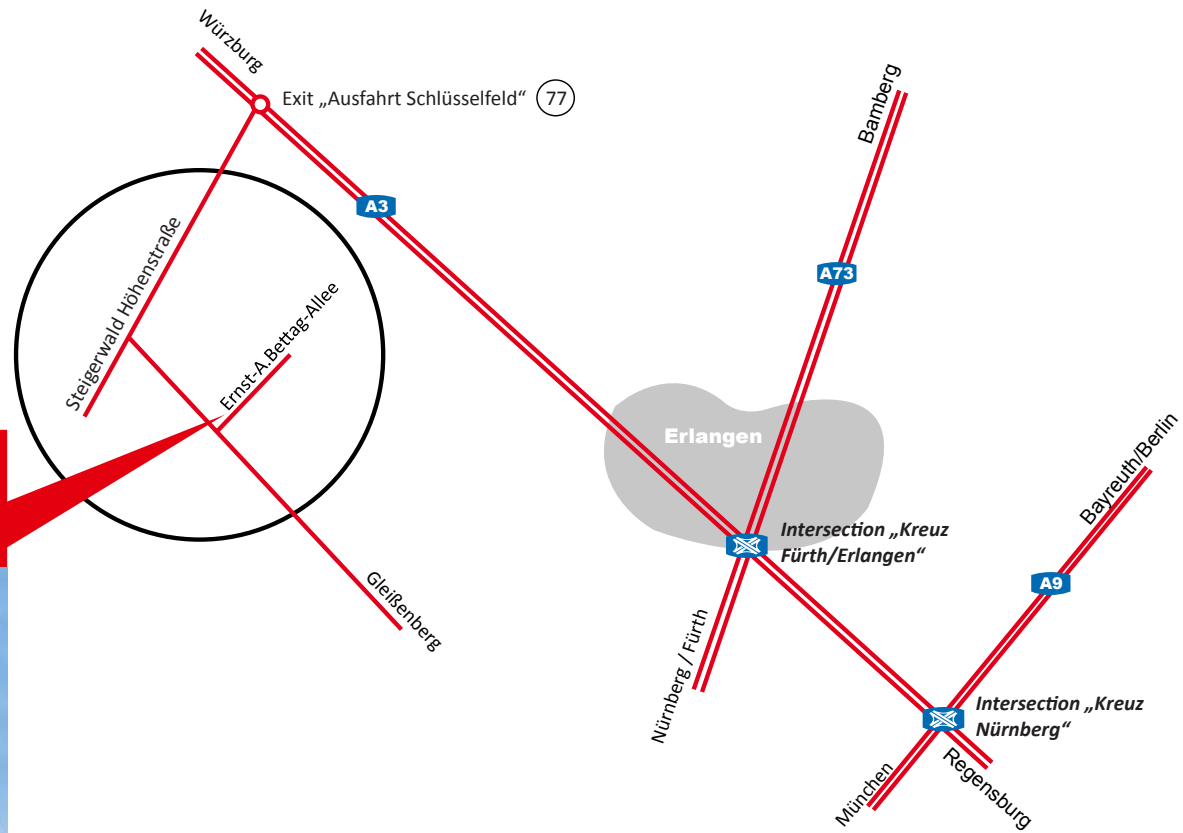

BIG-SPIELWARENFABRIK GmbH & Co.KG (Production)
Ernst-A.-Bettag-Allee 10-30
96152 Burghaslach
Tel.: +49 (0) 9552 9301-555

HOW TO FIND US

By car :

From the A3:

- Take the exit Schlüsselfeld/Burghaslach.
- Turn right into Steigerwald Höhenstraße, follow for approx. 1 km.
- Turn left towards Gleißenberg, after approx. 400 m turn into Ernst-A.-Bettag-Allee.